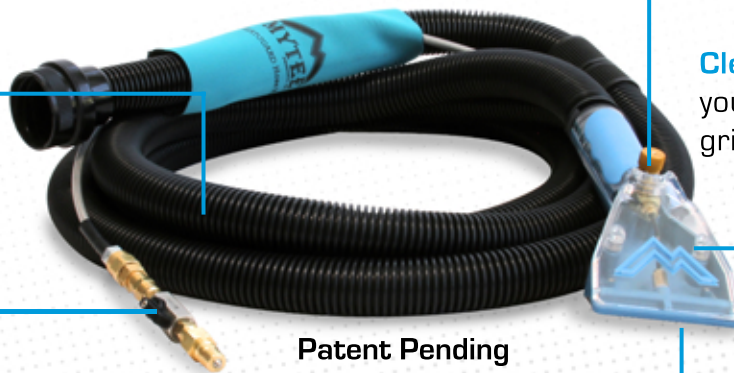

## The Mytee Dry™ Upholstery Tool

Take your detailing to the racetrack with the Mytee Dry™ Express Detailing tool and stay ahead of the competition with the fastest drying times in the industry. The Mytee Dry™ is uniquely designed to clean headliners with an adjustable flow valve that eliminates soaking.

"It's not express detailing if it isn't dry."

Easy access **adjustable flow** valve gives you the versatility to take on everything from headliners to floor mats.

Features the new 15' Hose-n-Hose™ vacuum and **internal solution hose** combo.

Ball valve shut-off allows you to shut off the flow to the tool.

Maximum airflow for **faster drying times.**

Patent Pending

**Clear plastic head** so you can see the dirt and grime you're extracting.

**ONLY \$349**