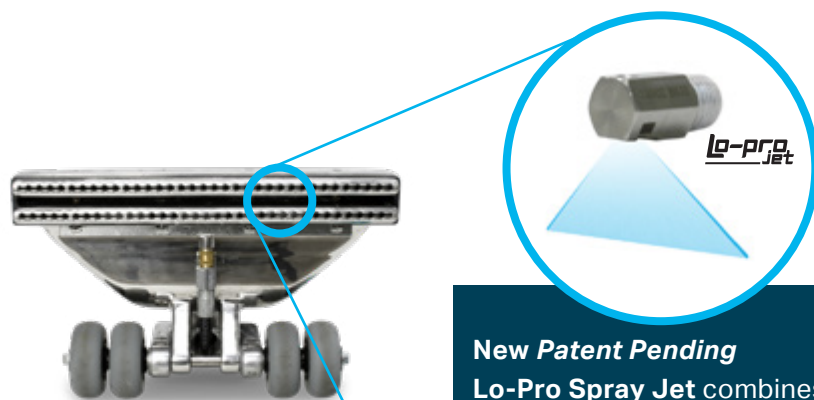

## Speed Wand

Model 8314SW

**Time is Money...** so we built a wand that will save you both! The Bentley™ Pro Speed Wand's ergonomic rolling design helps to easily speed through big jobs with minimal fatigue, while its two-way cleaning head makes the absolute most of every stroke!

## Bentley™ Pro Features:

- **NEW Patent Pending Lo-Pro Spray Jet** combines the downward spray angle of a flood jet with the force of a V-jet, **breaking the surface tension of the carpet and cleaning deeper.**
- Ergonomic design squares your shoulders, meaning **less strain on your back.**
- Fully enclosed cleaning chamber ensures **no heat or pressure is wasted** and there's **no overspray.**
- **Patented positive ventilated dual glides** provide maximum recovery.
- **No need for any wheel adjustment.**
- **Viewing window and see-thru elbow** allow you and your client to see just how much dirt and grime is being picked up.

**New Patent Pending Lo-Pro Spray Jet** combines the downward spray angle of a flood jet with the force of a V-jet, **breaking the surface tension of the carpet and cleaning deeper.**

Head always has even contact with the carpet **without the need to adjust the wheels.**