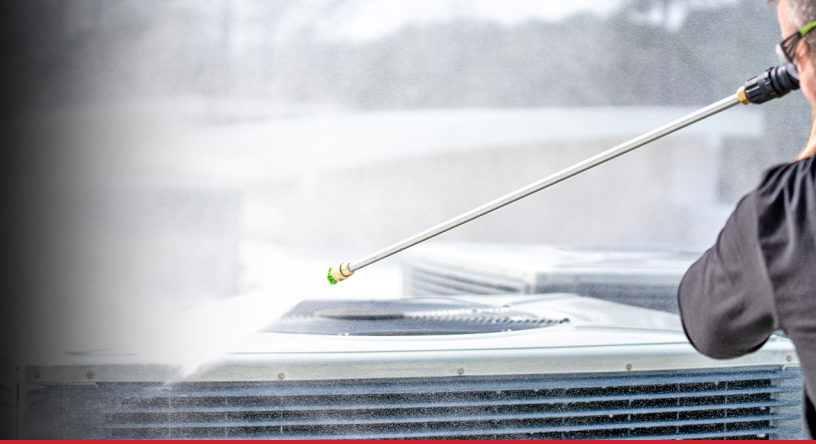

POWERSHOT™ SERIES COMMERCIAL PRESSURE WASHER

PS61041(-S)

The SIMPSON® PowerShot™ Series is designed to meet the rigorous demands of the cleaning pro. Heavy-duty pressure washers with flow and reliability. Perfect for contractors who specialize in deck cleaning, wood restoration, paint preparation, graffiti removal, and all other professional cleaning services. Equipped with premium (50-State Compliant) CRX® engine built with high-quality components, designed for optimum performance and renowned for being easy to start.

CRX®420 ENGINE

With low engine shut down feature

STEEL-BRAIDED MONSTER HOSE

Kink and abrasion resistant hose with quick connect fittings and polyurethane outer jacket

AAA® TRIPLEX PUMP

Built with our proprietary, patented technology and provides enhanced performance and extended life

DURABLE FRAME

Welded steel frame construction with powder-coated finish for durability and corrosion resistance

PREMIUM PNEUMATIC TIRES

For increased mobility across various terrains

PART# 61041(60843) **50-State Compliant**

PRESSURE RATING: 4400 PSI

FLOW RATING: 4.0 GPM

ENGINE: CRX® 420

LOW OIL SHUTDOWN

PUMP: AAA® Triplex

HOSE: 3/8" x 50' x QC, Steel-braided Monster

TIRES: 13" Premium Pneumatic

DIMENSIONS: 51" x 24" x 29"